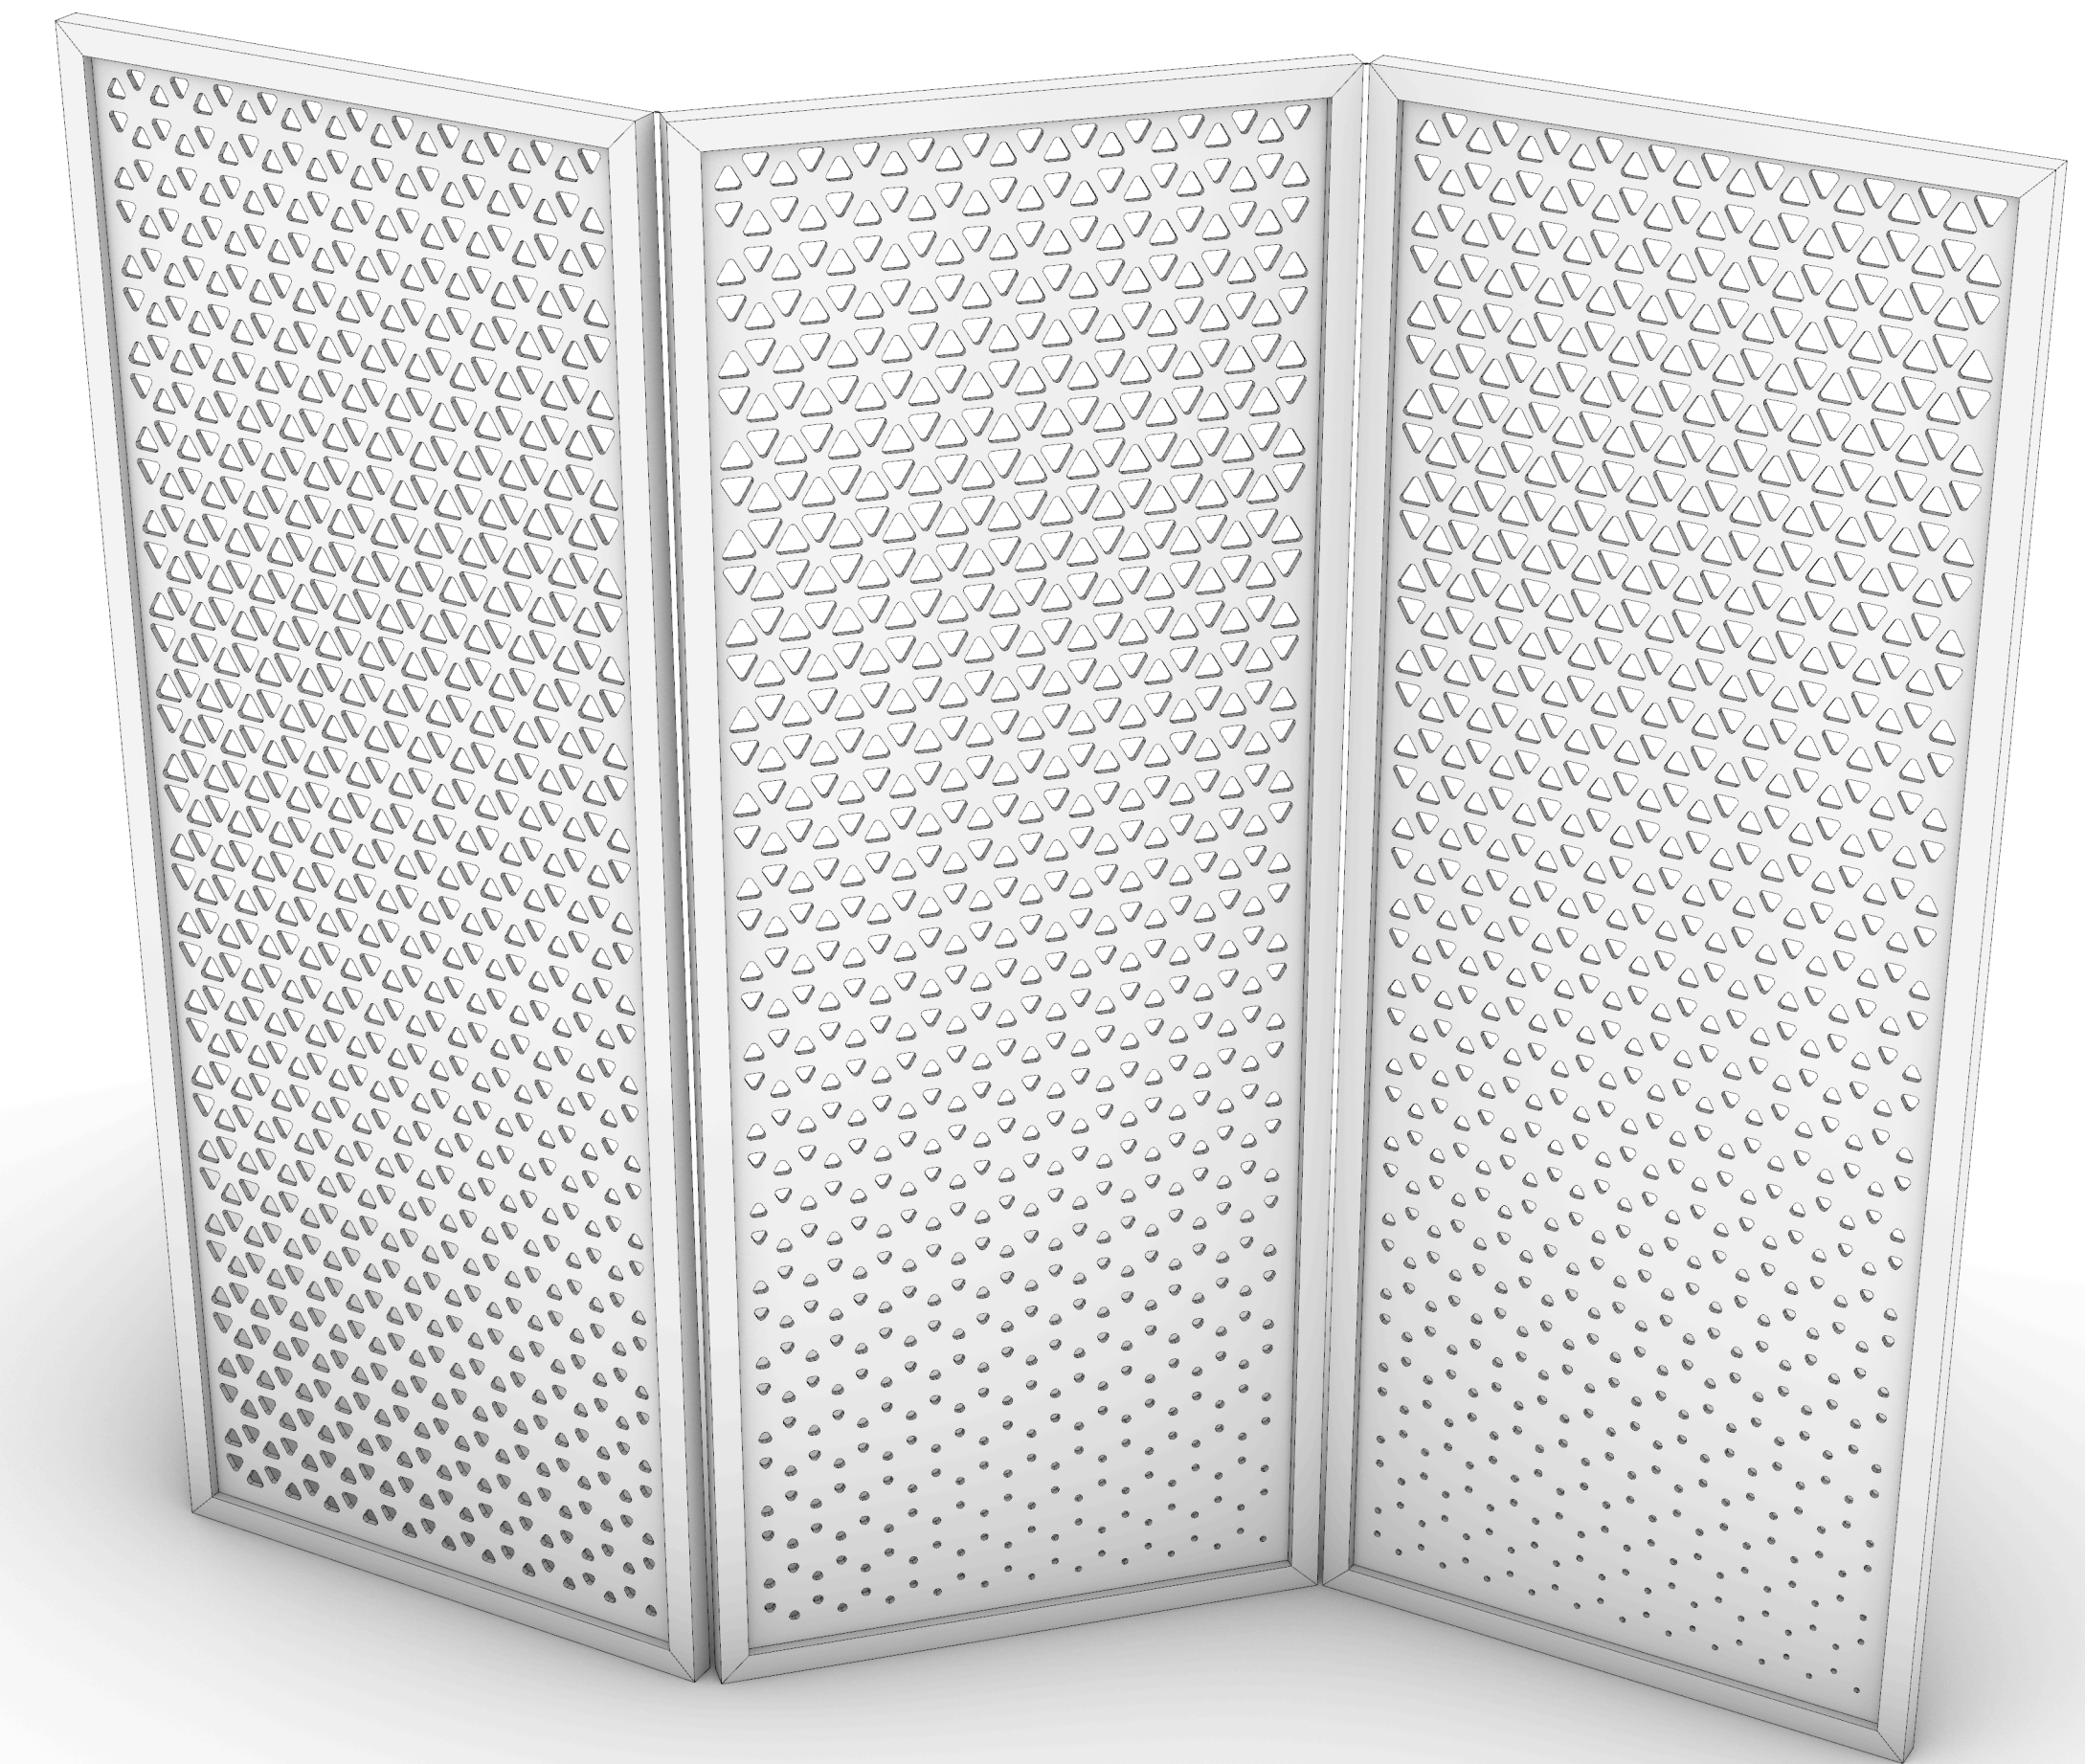

A FRAME SECTION
SCALE 1:12 1"=1'

C ASSEMBLY DIAGRAM
SCALE 1:12 1"=1'

B FRAME CROSS SECTION
SCALE 1:1 = ACTUAL SIZE

D CUTTING FILE DETAIL
SCALE 1:1 = ACTUAL SIZE

SCREEN MATERIAL - 10MM SINTRA
CNC CUTTING BY WILDLAND STUDIO

MAKE 3 FRAMES

**BLOSSOM
MERZ**

SET NAME BREWER'S MASTER BEDROOM
DRAWING DIVIDER SCREEN
LOCATION STAGE 8

REVISION **PRELIMINARY**
DATE 8/1/2024

SHEET

01