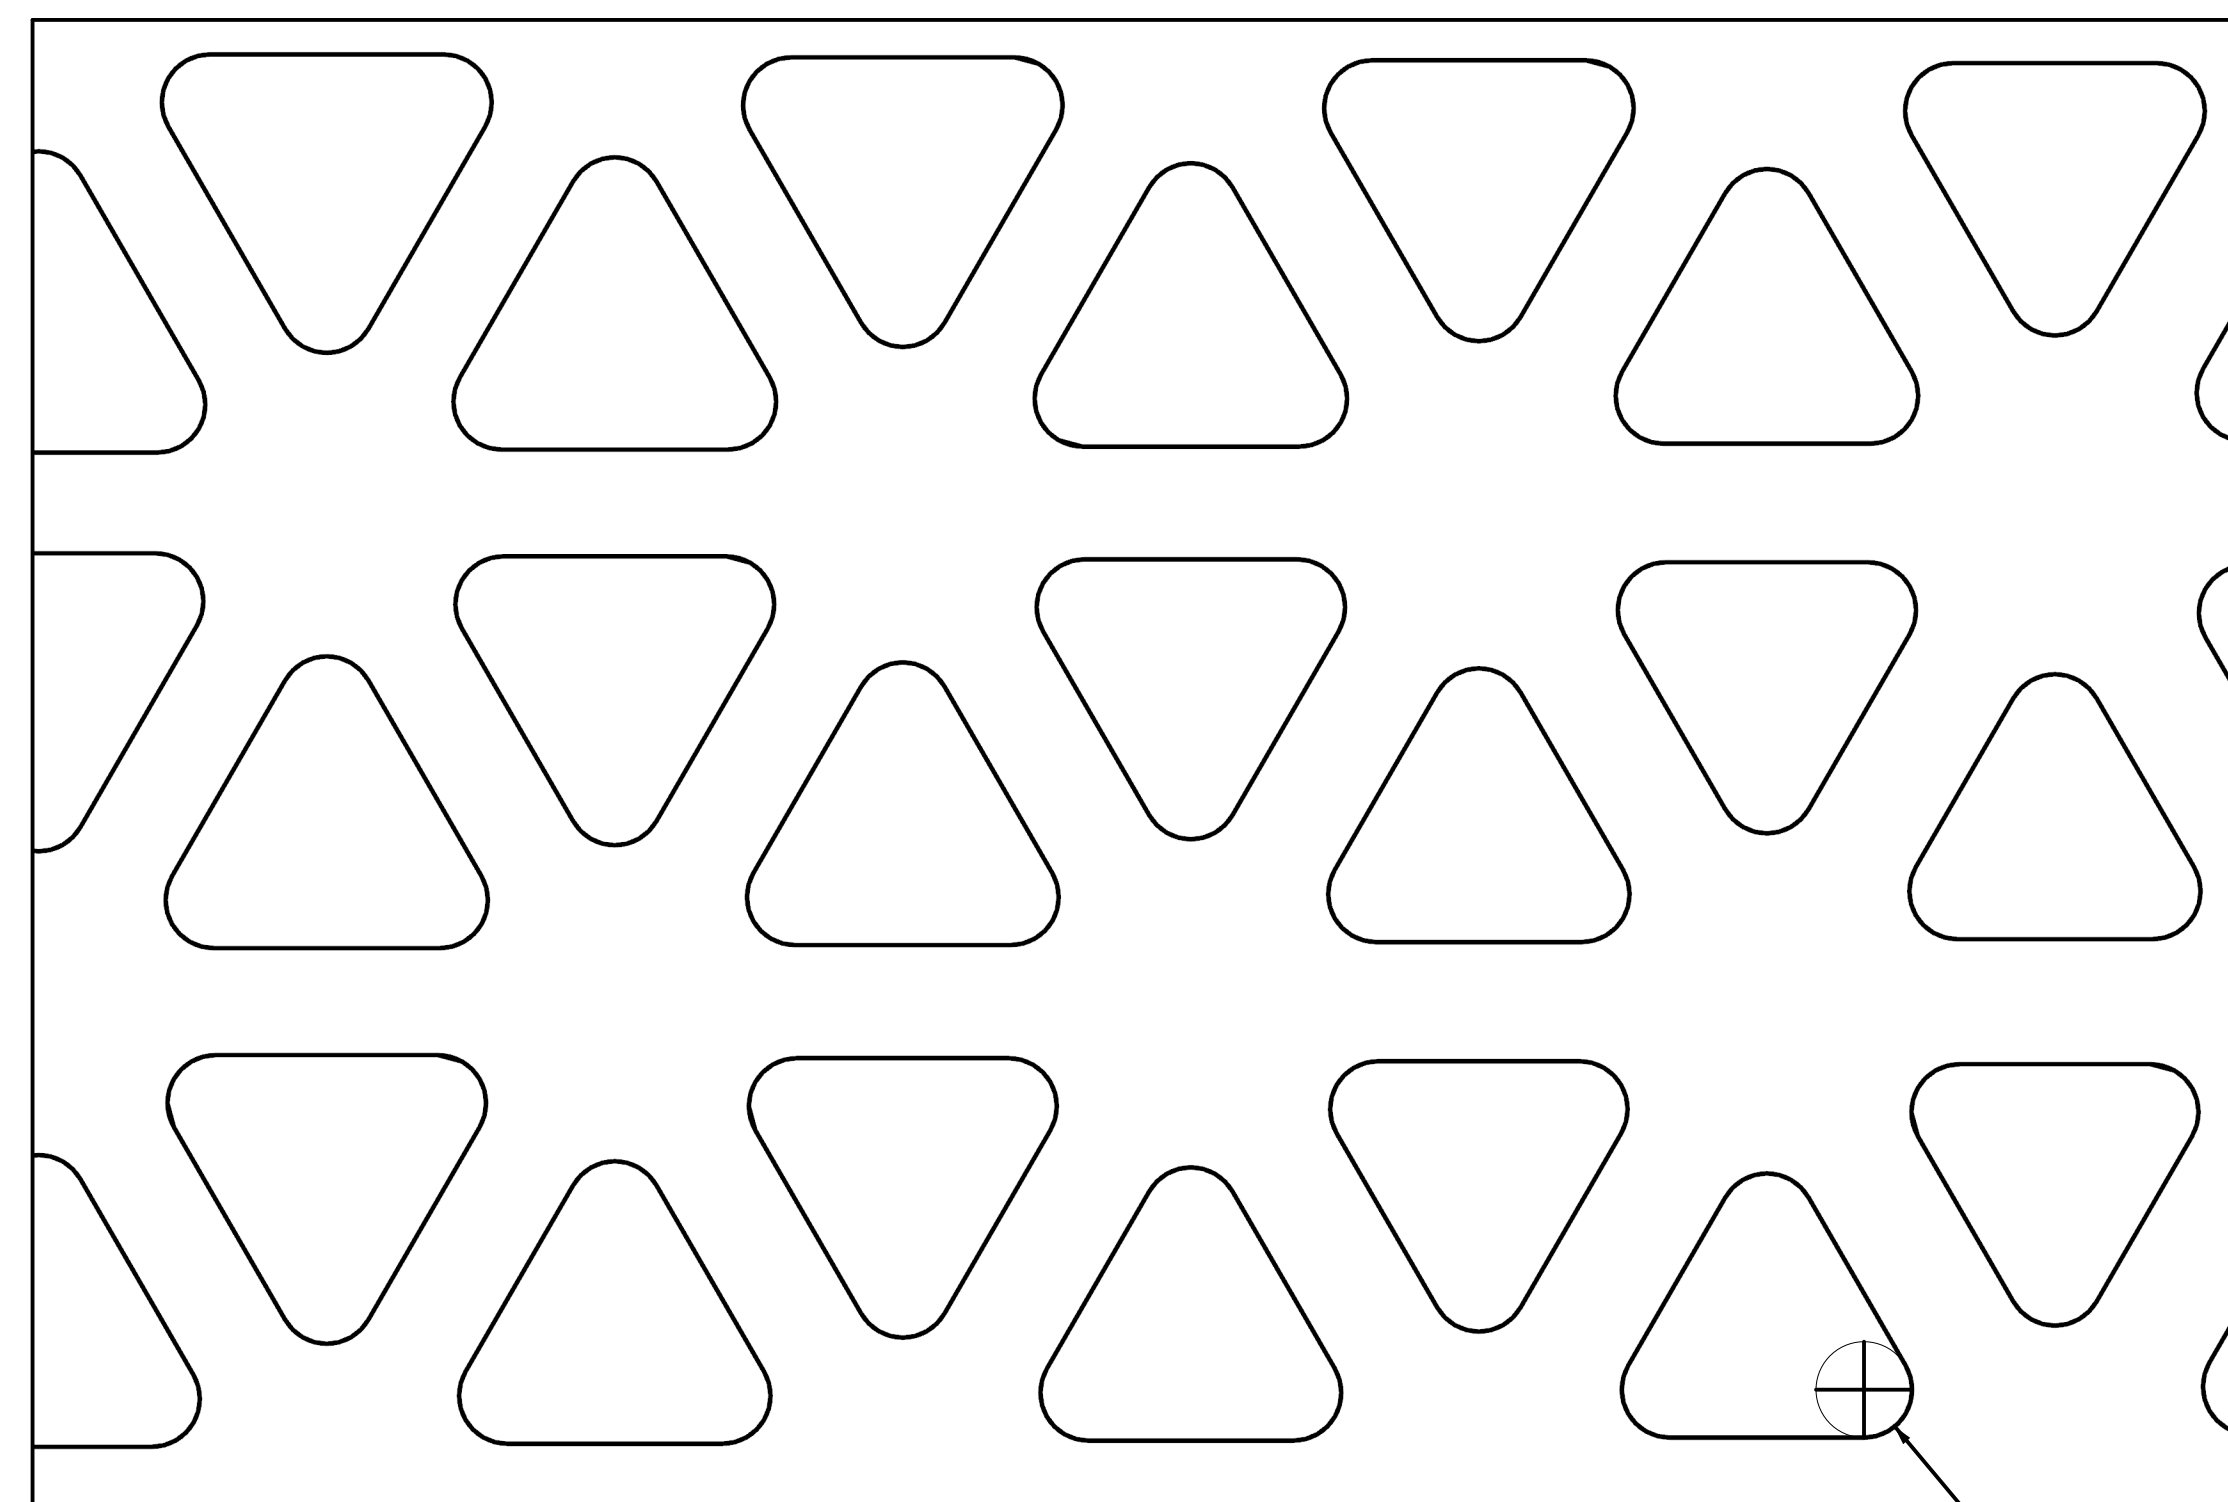

A FRAME SECTION
SCALE 1:12 1"=1'

C ASSEMBLY DIAGRAM
SCALE 1:12 1"=1'

B FRAME CROSS SECTION
SCALE 1:1 = ACTUAL SIZE

D CUTTING FILE DETAIL
SCALE 1:1 = ACTUAL SIZE

SCREEN MATERIAL - 10MM SINTRA
CNC CUTTING BY WILDLAND STUDIO

MAKE 3 FRAMES

**BLOSSOM
MERZ**

SET NAME BREWER'S MASTER BEDROOM
DRAWING DIVIDER SCREEN
LOCATION STAGE 8

REVISION **PRELIMINARY**
DATE 8/1/2024

SHEET

01