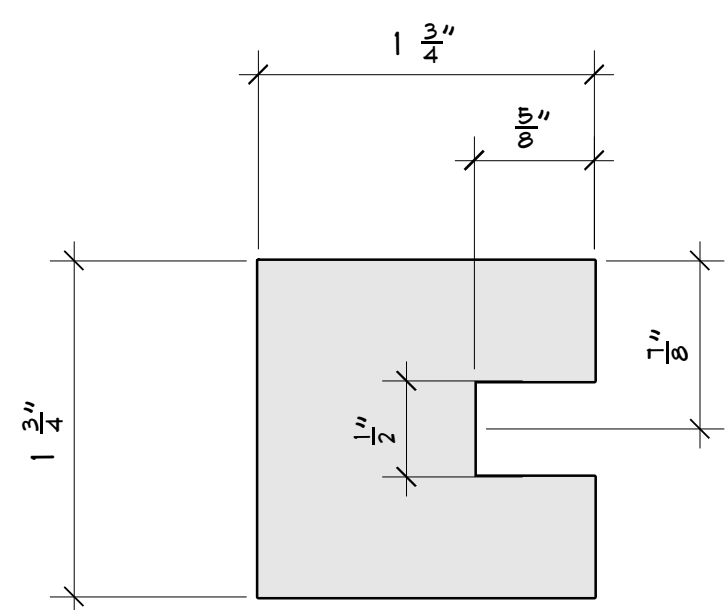

A FRAME SECTION
SCALE 1:12 1"=1'

C ASSEMBLY DIAGRAM
SCALE 1:12 1"=1'

B FRAME CROSS SECTION
SCALE 1:1 = ACTUAL SIZE

D CUTTING FILE DETAIL
SCALE 1:1 = ACTUAL SIZE

SCREEN MATERIAL - 10MM SINTRA
CNC CUTTING BY WILDLAND STUDIO

MAKE 3 FRAMES

**BLOSSOM
MERZ**

SET NAME BREWER'S MASTER BEDROOM
DRAWING DIVIDER SCREEN
LOCATION STAGE 8

REVISION **PRELIMINARY**
DATE 8/1/2024

SHEET

01