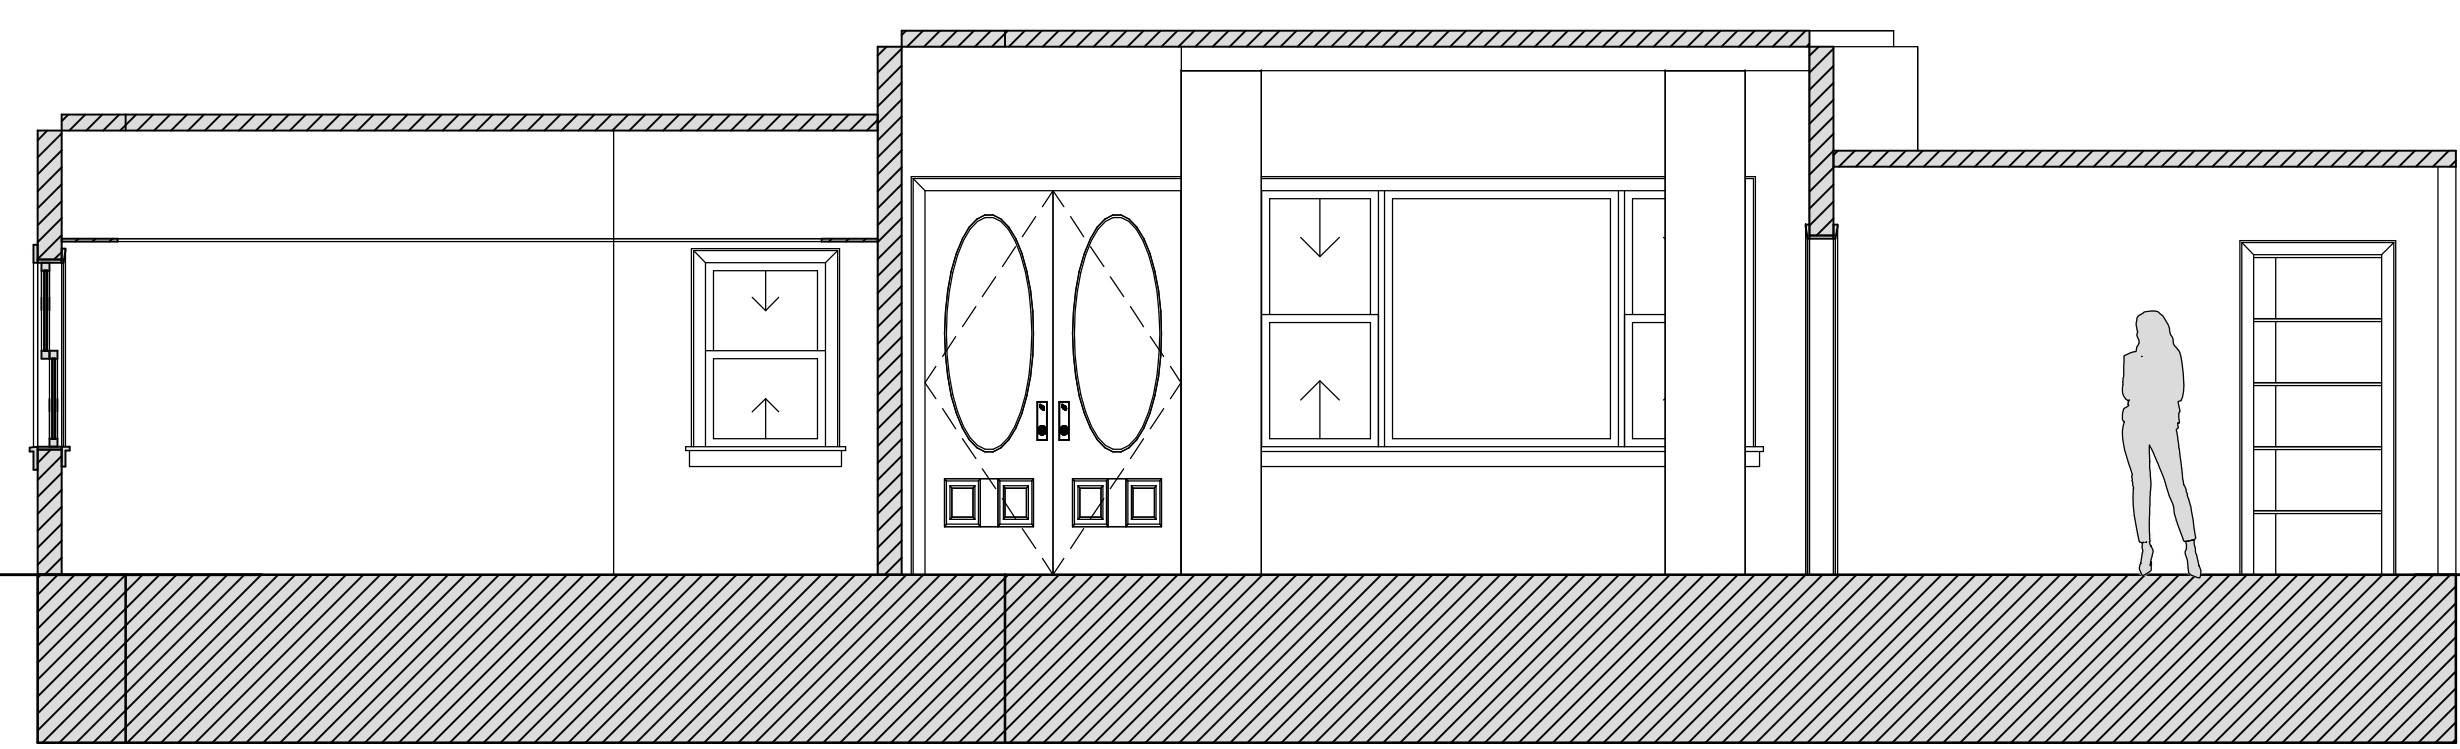

E SECTION: MAIN ROOM AND MASTER BEDROOM LOOKING NORTH
SCALE: 1/4" = 1'

F SECTION: MASTER BEDROOM AND MAIN ROOM LOOKING SOUTH
SCALE: 1/4" = 1'

G SECTION: MASTER BEDROOM CLOSET AND MAIN ROOM LOOKING SOUTH
SCALE: 1/4" = 1'

J SECTION: HIS/HERS CLOSET, LOOKING WEST
SCALE: 1/4" = 1'

K SECTION: HALL CLOSET DOOR, HIS/HERS CLOSET, LOOKING EAST
SCALE: 1/4" = 1'

H SECTION: MAIN ROOM AND TERRACE LOOKING WEST
SCALE: 1/4" = 1'

I SECTION: TERRACE AND MAIN ROOM LOOKING EAST
SCALE: 1/4" = 1'

L MASTER BEDROOM AND BATH LOOKING WEST
SCALE: 1/4" = 1'

M SECTION: MASTER BEDROOM AND BATH LOOKING EAST
SCALE: 1/4" = 1'