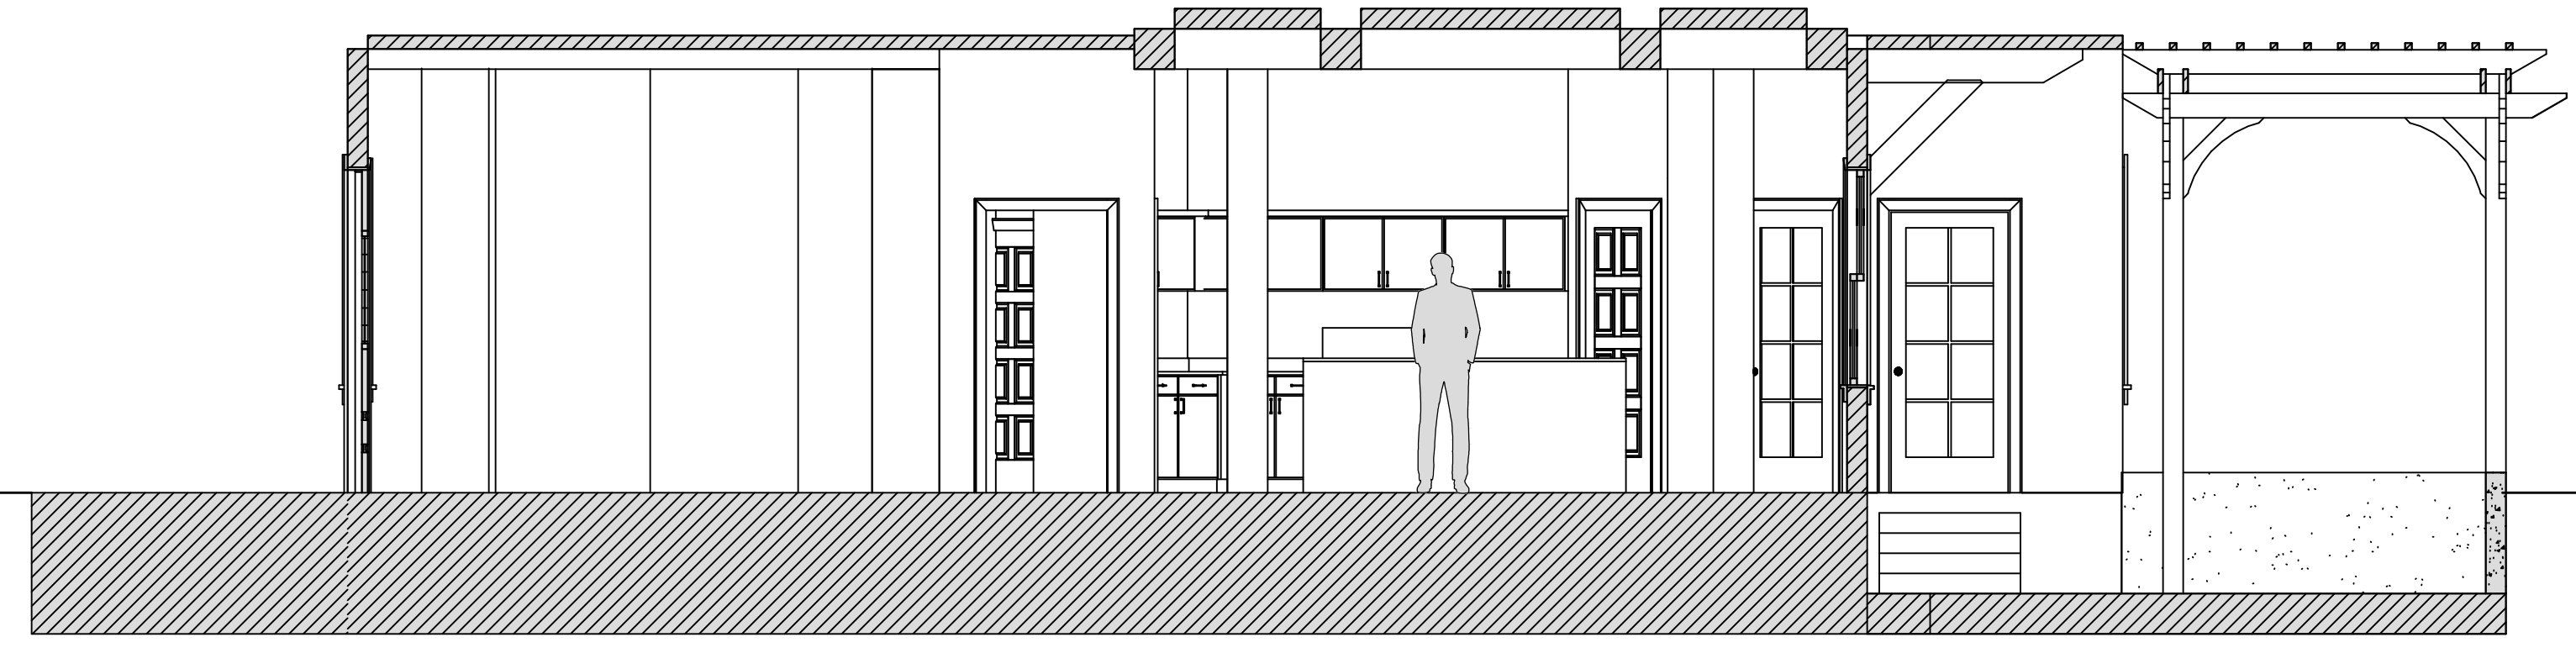

E SECTION: MAIN ROOM AND MASTER BEDROOM LOOKING NORTH
SCALE: 1/4" = 1'

F SECTION: MASTER BEDROOM AND MAIN ROOM LOOKING SOUTH
SCALE: 1/4" = 1'

G SECTION: MASTER BEDROOM CLOSET AND MAIN ROOM LOOKING SOUTH
SCALE: 1/4" = 1'

J SECTION: HIS/HERS CLOSET, LOOKING WEST
SCALE: 1/4" = 1'

K SECTION: HALL CLOSET DOOR, HIS/HERS CLOSET, LOOKING EAST
SCALE: 1/4" = 1'

H SECTION: MAIN ROOM AND TERRACE LOOKING WEST
SCALE: 1/4" = 1'

I SECTION: TERRACE AND MAIN ROOM LOOKING EAST
SCALE: 1/4" = 1'

L MASTER BEDROOM AND BATH LOOKING WEST
SCALE: 1/4" = 1'

M SECTION: MASTER BEDROOM AND BATH LOOKING EAST
SCALE: 1/4" = 1'