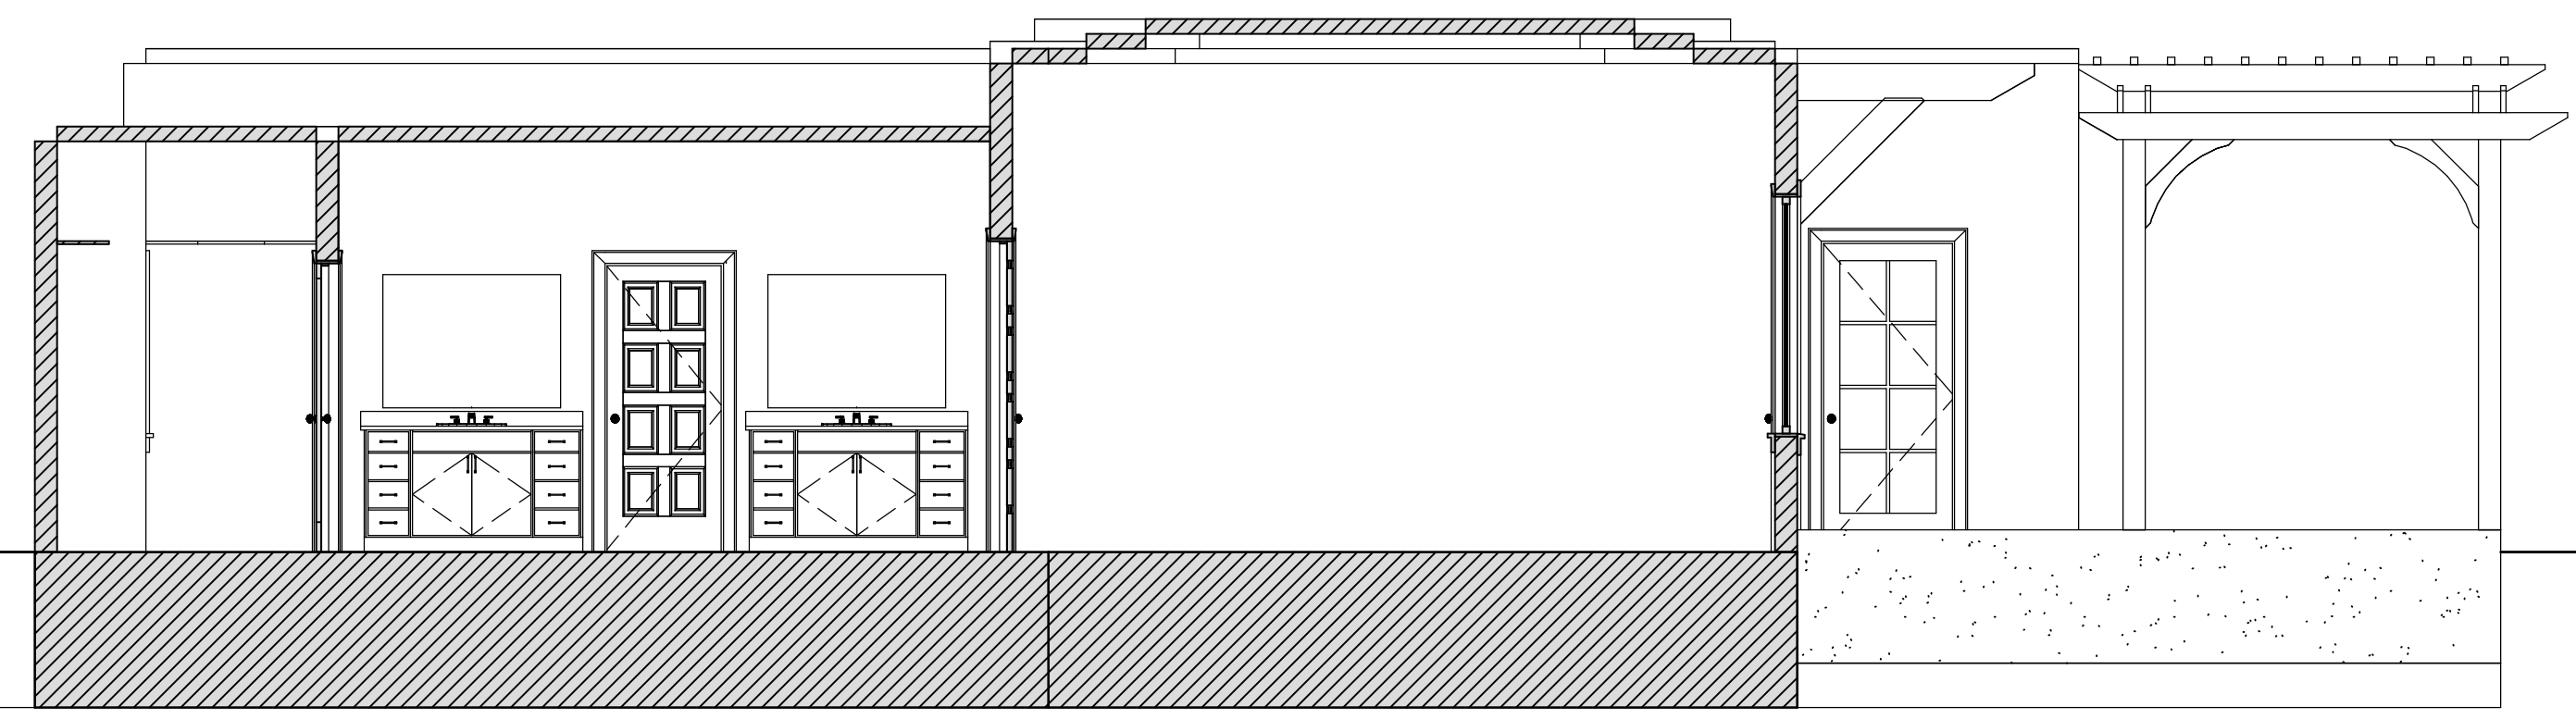

E SECTION: MAIN ROOM AND MASTER BEDROOM LOOKING NORTH
SCALE: 1/4" = 1'

F SECTION: MASTER BEDROOM AND MAIN ROOM LOOKING SOUTH
SCALE: 1/4" = 1'

G SECTION: MASTER BEDROOM CLOSET AND MAIN ROOM LOOKING SOUTH
SCALE: 1/4" = 1'

J SECTION: HIS/HERS CLOSET, LOOKING WEST
SCALE: 1/4" = 1'

K SECTION: HALL CLOSET DOOR, HIS/HERS CLOSET, LOOKING EAST
SCALE: 1/4" = 1'

H SECTION: MAIN ROOM AND TERRACE LOOKING WEST
SCALE: 1/4" = 1'

I SECTION: TERRACE AND MAIN ROOM LOOKING EAST
SCALE: 1/4" = 1'

L MASTER BEDROOM AND BATH LOOKING WEST
SCALE: 1/4" = 1'

M SECTION: MASTER BEDROOM AND BATH LOOKING EAST
SCALE: 1/4" = 1'